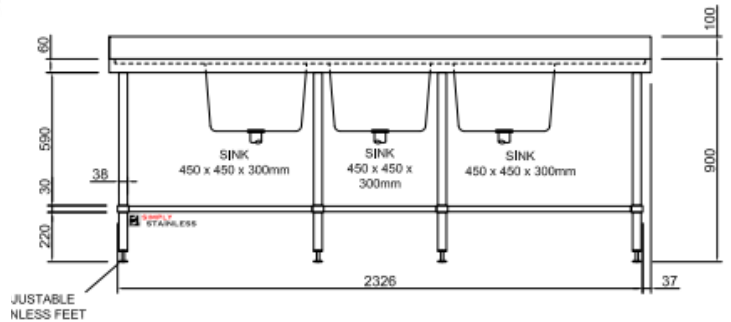

SIMPLY STAINLESS

www.simplystainless.com

Modular sinks tables and shelves

SPECIFICATION	
Tops	1.2mm gauge, high quality stainless steel, no. 4 finish, 3 of 450 x 450 x 300 welded bowl w/ sink waste, 100mm upstand (150mm bevelled upstand on 700 series), 20mm wet edge, 70 litre bowls, supplied with 3 x Watermark approved 90mm waste with basket
Core	Full length Stainless Steel top hat stiffening section
Frames	38mm round stainless steel tube, satin polished, machined collars, adjustable stainless disc feet
Undershelves	22mm round Stainless Steel tube pot rail

24	TRIPLE BOWL SINK	
	Product Code	Dimensions
	24.6.2400	2400mm x 600mm x 900mm
	24.7.2400	2400mm x 700mm x 900mm