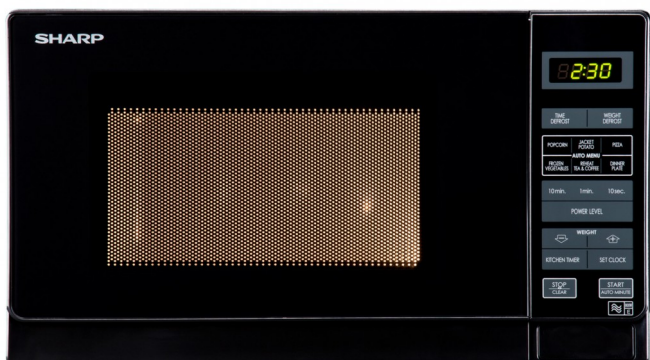

 **R272KM**

20L Solo Touch Control Microwave Black

Mid-size microwave oven with touch control operation and push button to open the door. Ideal for reheating and defrosting food.

Features

- 800W microwave output power
- Touch control operation
- 11 microwave power levels
- 20L oven capacity
- 8 auto cook/defrost functions
- Child lock function
- Kitchen timer function

20L

20L Capacity

Ideal for heating up soup, pies and jacket potatoes.

Auto Menu Options

To make life simple there are auto menu programs pre-installed for you to get cooking at the touch of a button

Auto Minute Start

One touch microwaving power with this setting.

Child Lock

Keep your children safe from accidentally using the microwave with the easy to set up Child Lock.

Key features

Cake Automatic Programmes	No
Clock	Yes
Cook and Defrost Automatic Programmes	8
Cooking Adjust (More or Less)	No
Double Grill Operation (Quartz + Infrared)	No
Dual Convection + MW	No
Convection Temperature in °C	–
Dual Quartz resp. Infrared Grill + MW	No
Energy Save Mode	Yes
Fun-Menu resp. Snack Automatic Programmes	–

Info Key	No
Language Key	No
Minute Plus / +30s	Yes/No
MWO Colour	Black
Oven Interior material	Grey painted
Pizza Automatic Programmes	No
Pre-heat Function	No
Timer (max. input in mins. and secs.)	99/50
Turntable Size ø cm / Material	–
Oven Capacity (Litre)	20